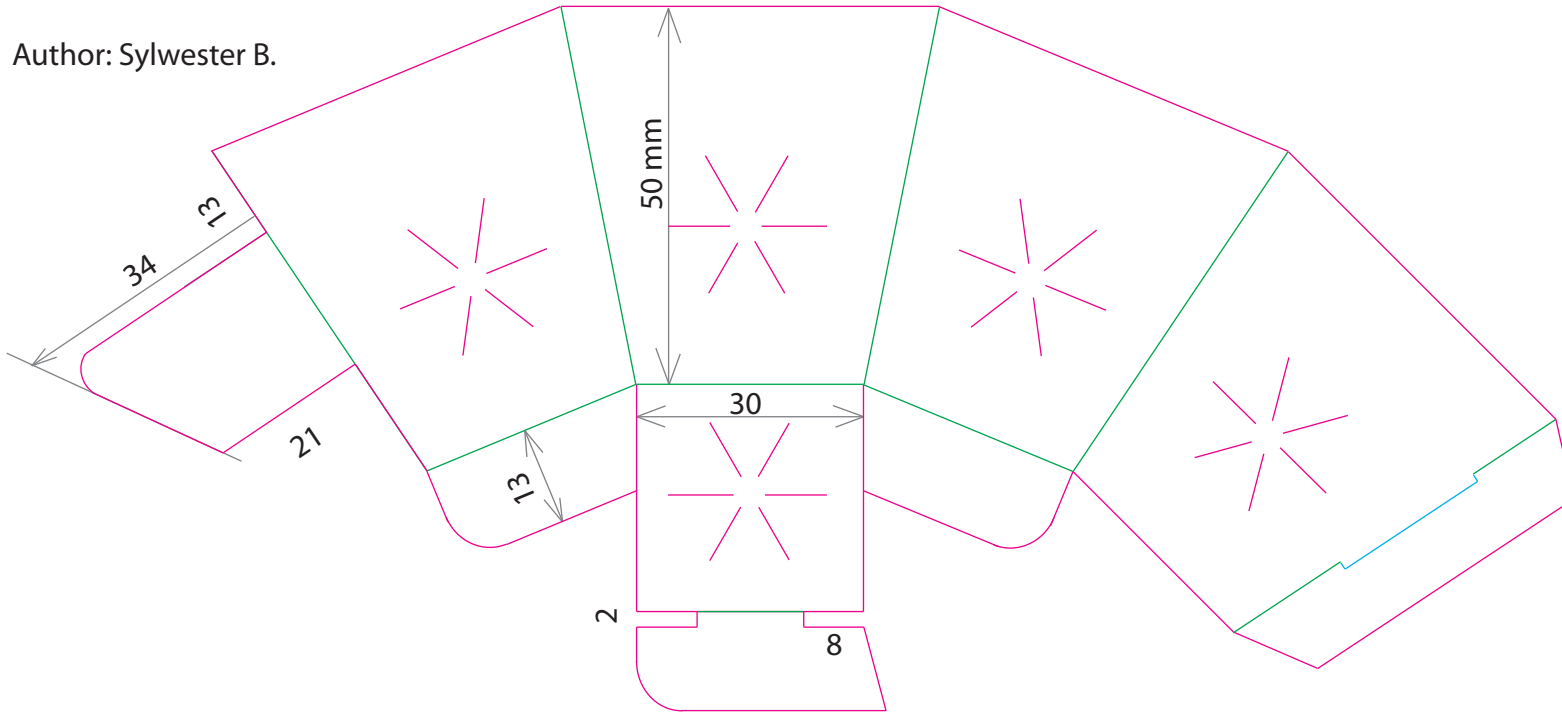

PHI BOX : v 1.3

Author: Sylwester B.

---

Universal and foldable box with proportions based on the GOLDEN NUMBER  $\Phi = 1.618033\dots$  and the Fibonacci sequence.

More info at [www.fidoniczka.pl](http://www.fidoniczka.pl)

Alternative names : THE MAGIC BOX, PHI BOX, PHI POT, SEEDLING POT, FIDONICZKA, ...

---